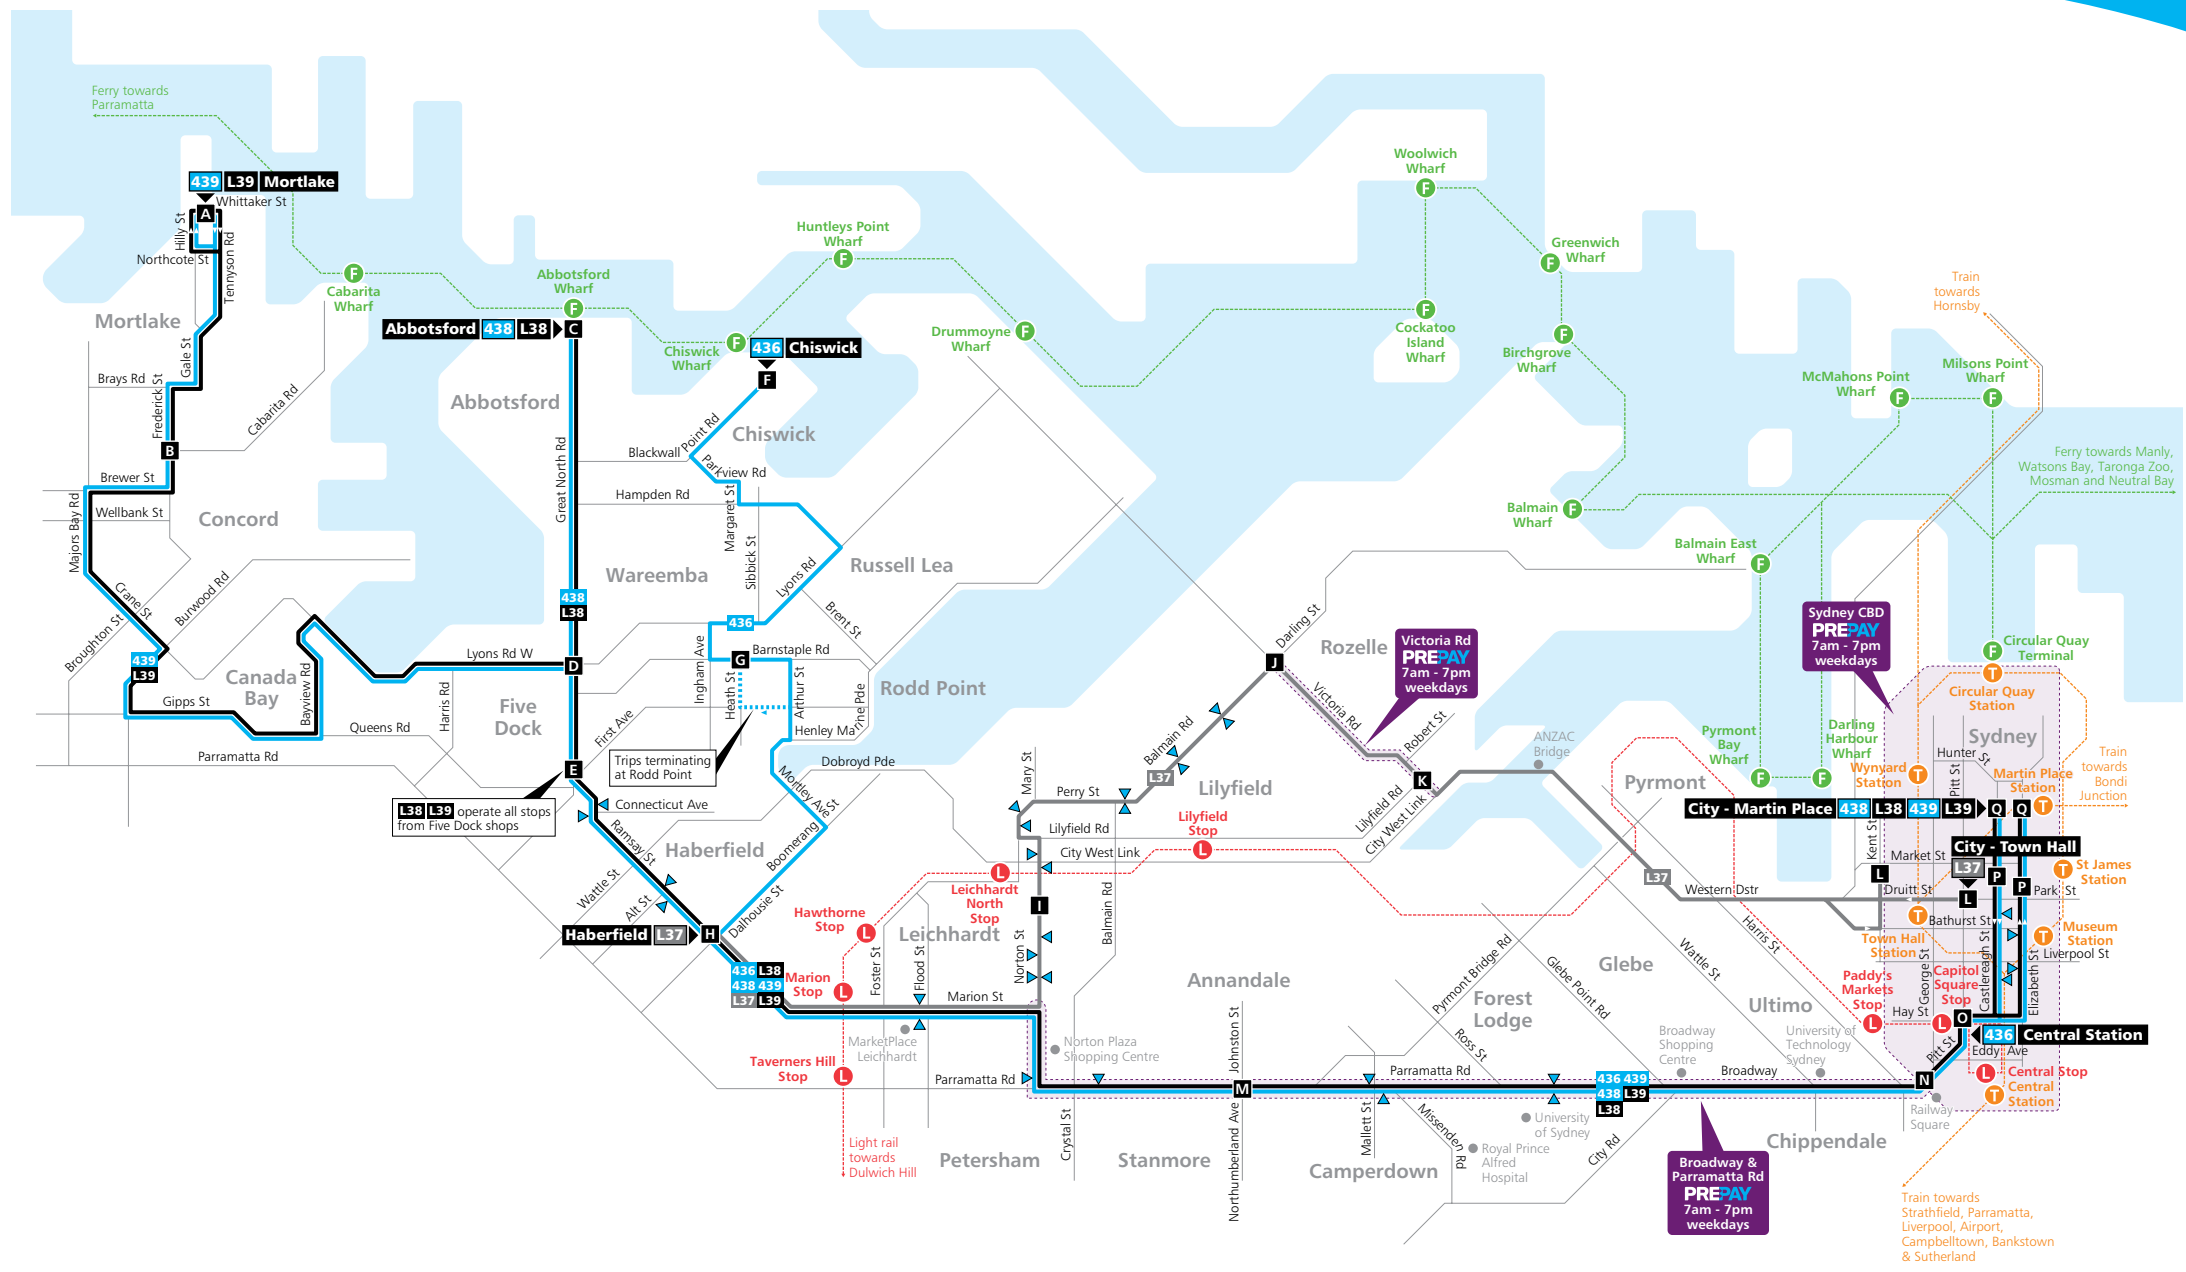

1. **Legend**
2. Bus route
   - 436 Bus route number
   - Train line/station
   - - - Light rail line/stop
   - - - Diversion/extended route
   - A Timing point
   - - - Ferry route/wharf
   - stops for limited stops services (other than timing points)

Diagrammatic Map
North
Not to Scale