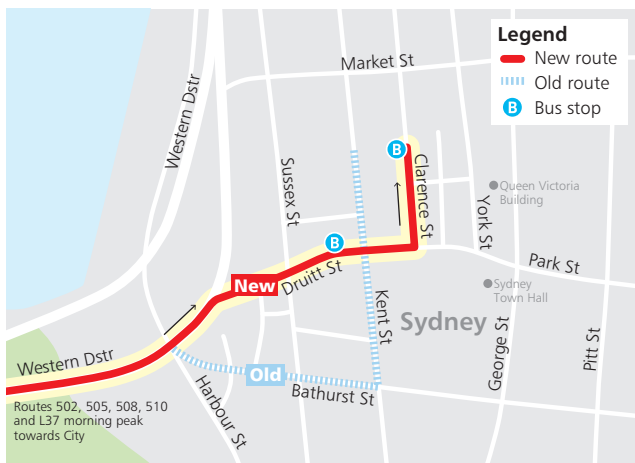

Service changes

Routes 502, 505, 508, 510 and L37

From Sunday 24 April 2016

To improve reliability in the CBD, Routes 502, 505, 508, 510, and L37 AM services, will no longer operate via Bathurst and Kent streets but instead travel along DrUITT Street and turn left into Clarence Street.

There will be no other timetable changes to these routes.